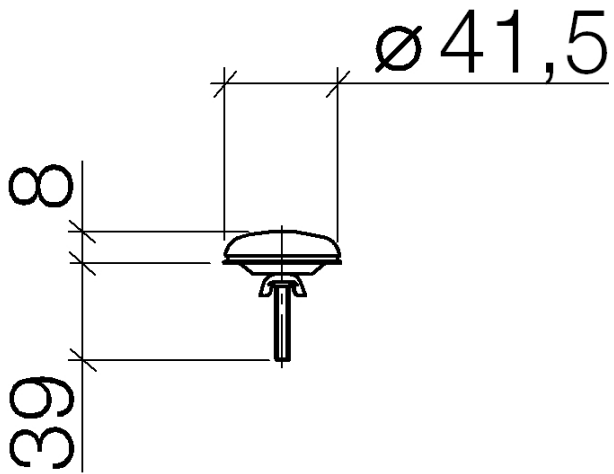

12 715 970

Fits: IMO, LULU, MADISON, MEM, TARA,
CL.1, LISSÉ, VAIA, META, CYO

	Brushed Platinum	12 715 970-06
	Chrome	12 715 970-00
	brushed chrome	12 715 970-04
	Platinum	12 715 970-08
	Durabrass (23kt Gold)	12 715 970-09
	Dark Chrome	12 715 970-19
	Light Gold	12 715 970-26
	Brushed Light Gold	12 715 970-27
	Brushed Durabrass (23kt Gold)	12 715 970-28
	Matte Black	12 715 970-33
	Brushed Bronze	12 715 970-42
	Brushed Champagne (22kt Gold)	12 715 970-46
	Champagne (22kt Gold)	12 715 970-47
	Brushed Chrome	12 715 970-93
	Brushed Dark Platinum	12 715 970-99

Cover for tap hole - Brushed Platinum

IMO

12 715 970

12 715 970

12 715 970

Parts for other
finishes can be found
here: [Chrome](#)